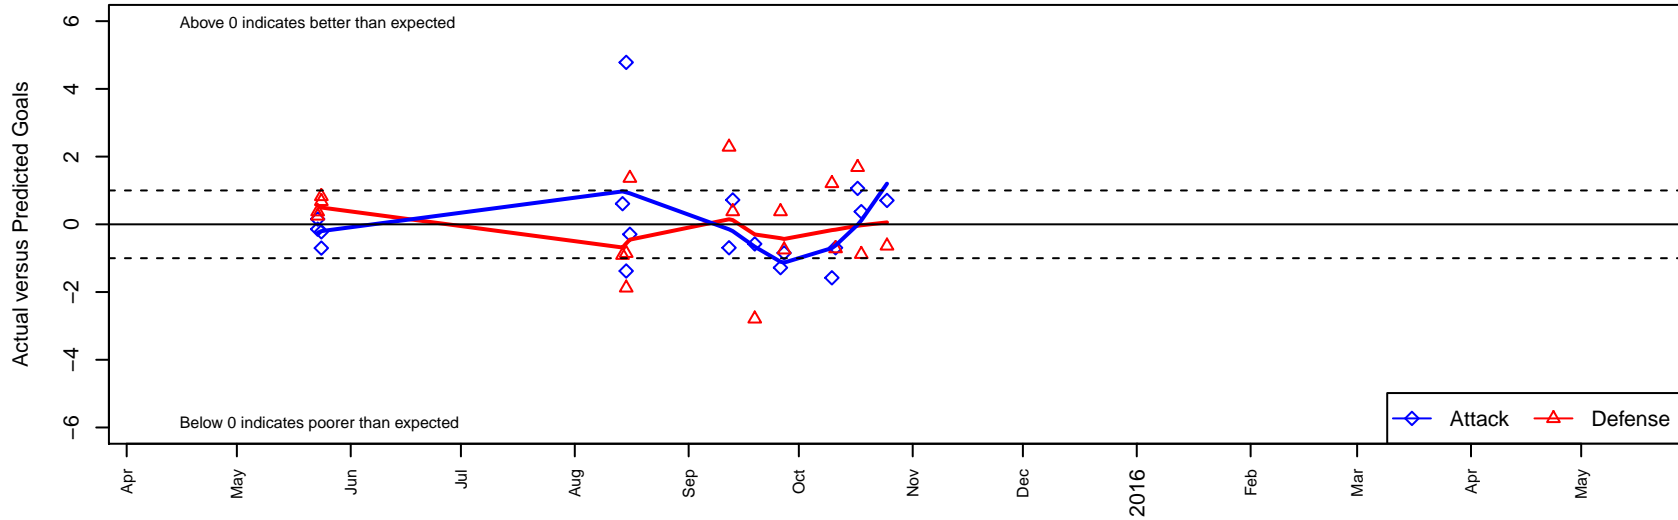

# Rogue Valley Timbers White G04

Rogue Valley SC  
 Medford, OR  
 G04 total strength=127  
 attack=0.16 defense=0.06  
 fall league = SOCL Pacific Crest

alt names used:  
 RVT Future Stars White [G05]  
 RV Timbers 04G Academy White

Venues played:  
 2015 Rogue Memorial GU10  
 2015 Mt Hood Challenge U11  
 2015 SOCL Pacific Crest

**Rogue Valley Timbers White G04**  
 Dots are actual minus expected GF (blue circles) and GA (red triangles).  
 Blue line is smoothed change in attack strength. Red is smoothed change in defense strength.

**attack and defense variance (black dot)  
relative to other teams  
and top 10 in region**

**attack and defense rating  
relative to others at age  
and all opponents in last 13 months**

**Performance relative to 13 month average**