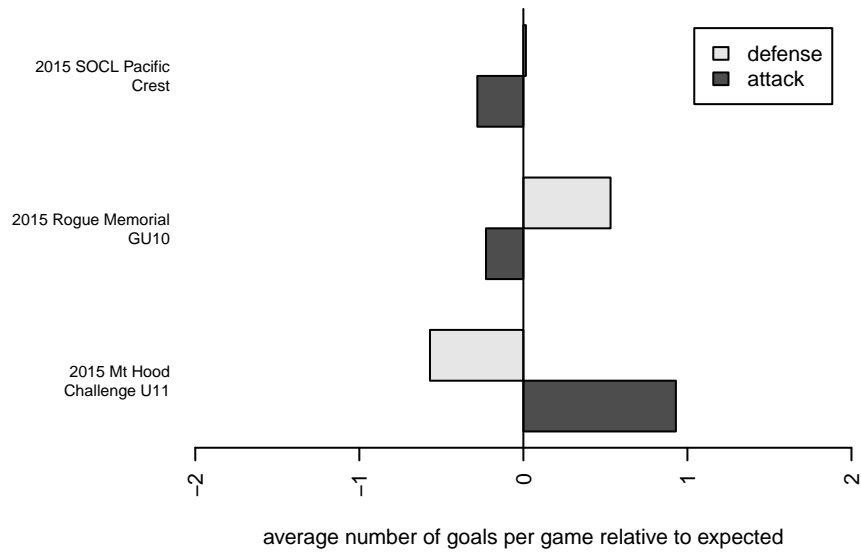

# Rogue Valley Timbers White G04

Rogue Valley SC  
 Medford, OR  
 G04 total strength=127  
 attack=0.16 defense=0.06  
 fall league = SOCL Pacific Crest

alt names used:  
 RVT Future Stars White [G05]  
 RV Timbers 04G Academy White

Venues played:  
 2015 Rogue Memorial GU10  
 2015 Mt Hood Challenge U11  
 2015 SOCL Pacific Crest

**Rogue Valley Timbers White G04**  
 Dots are actual minus expected GF (blue circles) and GA (red triangles).  
 Blue line is smoothed change in attack strength. Red is smoothed change in defense strength.

**attack and defense variance (black dot)  
relative to other teams  
and top 10 in region**

**attack and defense rating  
relative to others at age  
and all opponents in last 13 months**

**Performance relative to 13 month average**