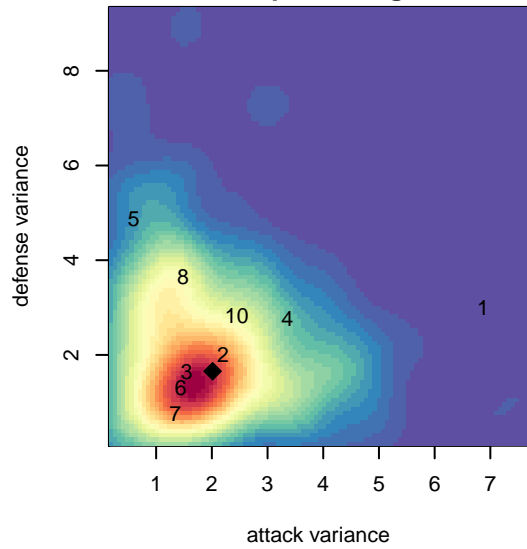

# Rogue Valley Timbers White G04

Rogue Valley SC  
 Medford, OR  
 G04 total strength=127  
 attack=0.16 defense=0.06  
 fall league = SOCL Pacific Crest

alt names used:  
 RVT Future Stars White [G05]  
 RV Timbers 04G Academy White

Venues played:  
 2015 Rogue Memorial GU10  
 2015 Mt Hood Challenge U11  
 2015 SOCL Pacific Crest

**Rogue Valley Timbers White G04**  
 Dots are actual minus expected GF (blue circles) and GA (red triangles).  
 Blue line is smoothed change in attack strength. Red is smoothed change in defense strength.

**attack and defense variance (black dot)  
relative to other teams  
and top 10 in region**

**attack and defense rating  
relative to others at age  
and all opponents in last 13 months**

**Performance relative to 13 month average**