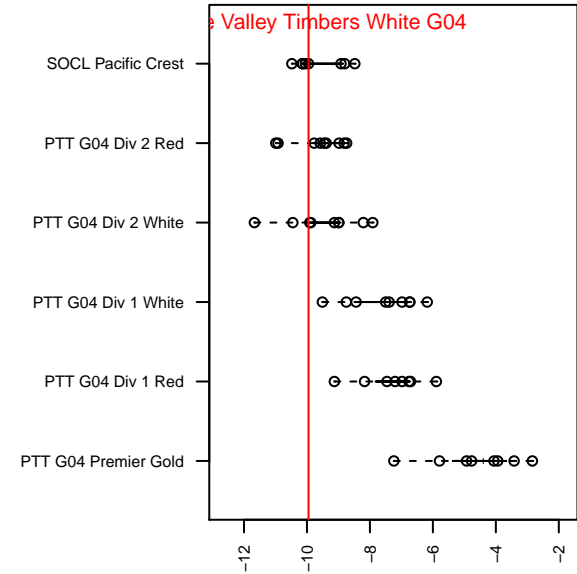

# Rogue Valley Timbers White G04

Rogue Valley SC  
 Medford, OR  
 G04 total strength=127  
 attack=0.16 defense=0.06  
 fall league = SOCL Pacific Crest

alt names used:  
 RVT Future Stars White [G05]  
 RV Timbers 04G Academy White

Venues played:  
 2015 Rogue Memorial GU10  
 2015 Mt Hood Challenge U11  
 2015 SOCL Pacific Crest

**Rogue Valley Timbers White G04**  
 Dots are actual minus expected GF (blue circles) and GA (red triangles).  
 Blue line is smoothed change in attack strength. Red is smoothed change in defense strength.

**attack and defense variance (black dot)  
relative to other teams  
and top 10 in region**

**attack and defense rating  
relative to others at age  
and all opponents in last 13 months**

**Performance relative to 13 month average**